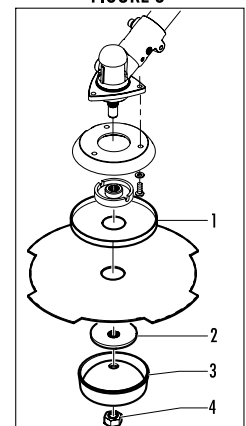

brand	MCCULLOCH

date	FEB/04	SHEET 1/4

Model	Prefix
SUPREME 300L	01

Product number
953900507

FIGURE 3