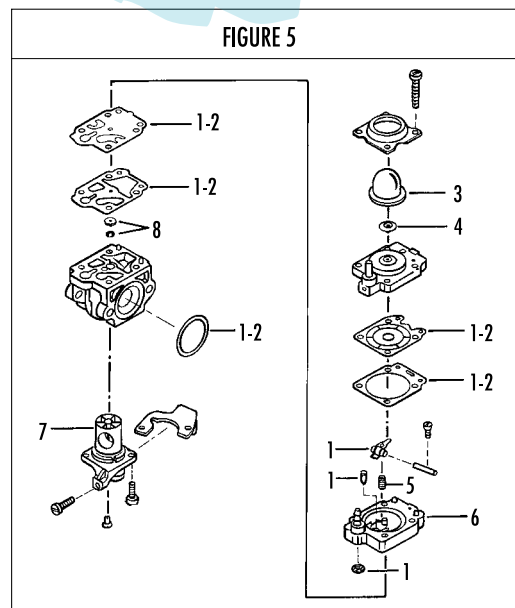

brand	MCCULLOCH

date	FEB/04	SHEET 3/4

Model	Prefix
SUPREME 300L	01

Product number
953900507

FIGURE 5