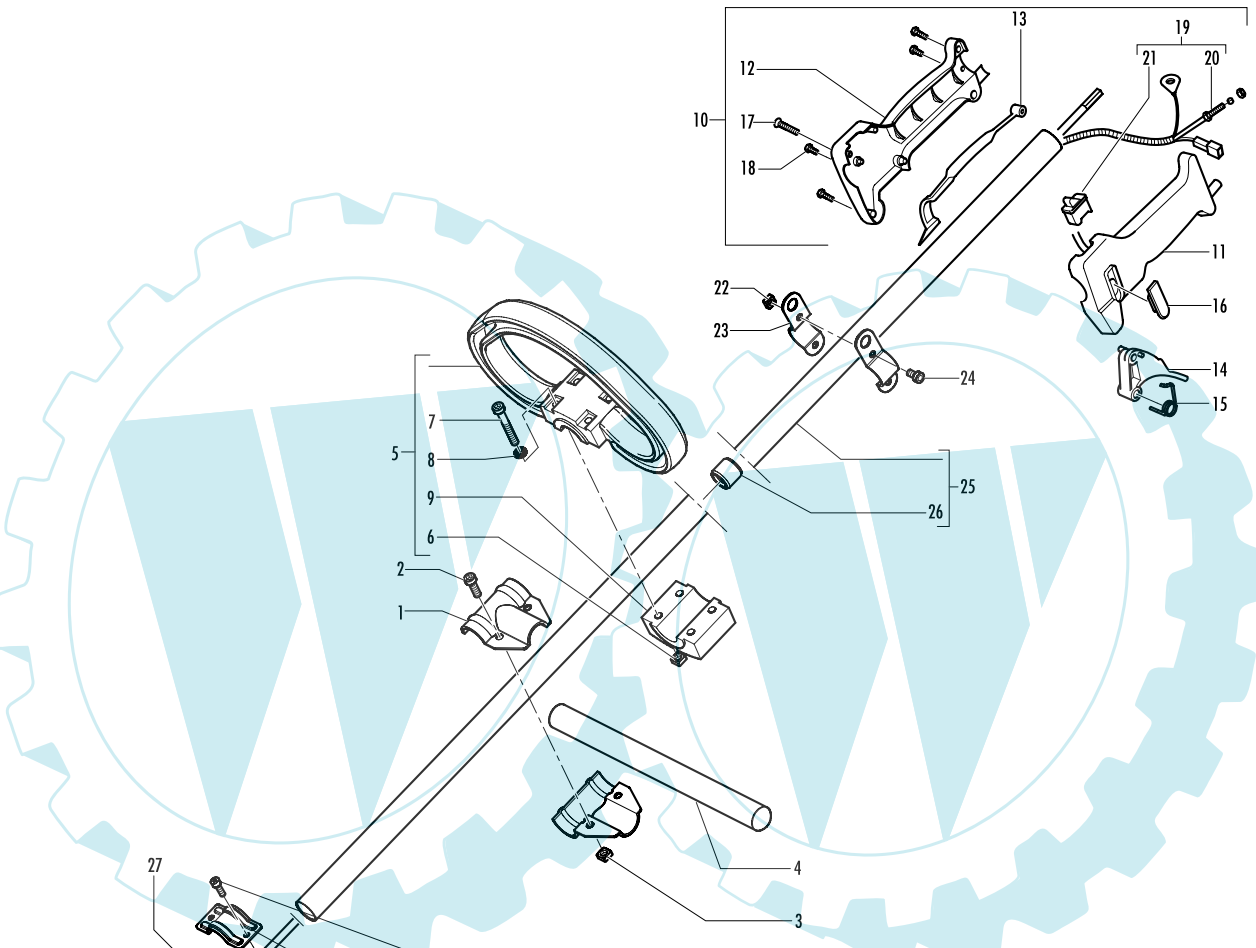

brand	MCCULLOCH

date	FEB/04	SHEET 1/4

Model	Prefix
SUPREME 300L	01

Product number
953900507

FIGURE 1