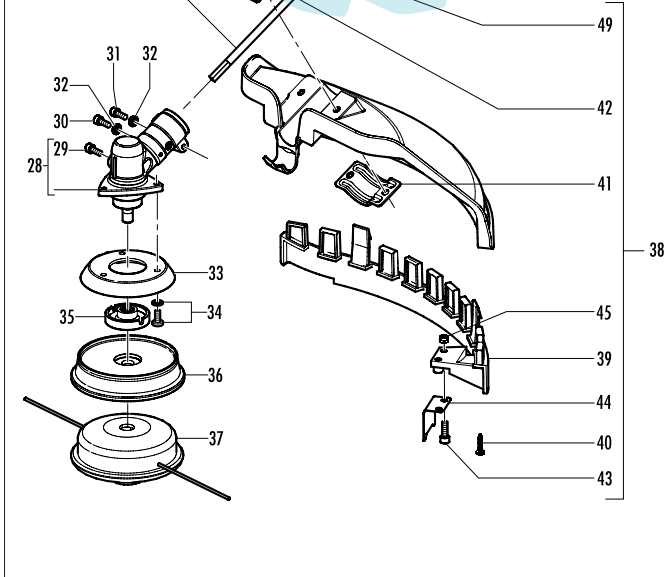

brand	MCCULLOCH

date	FEB/04	SHEET 1/4

Model	Prefix
SUPREME 300L	01

Product number
953900507

FIGURE 3