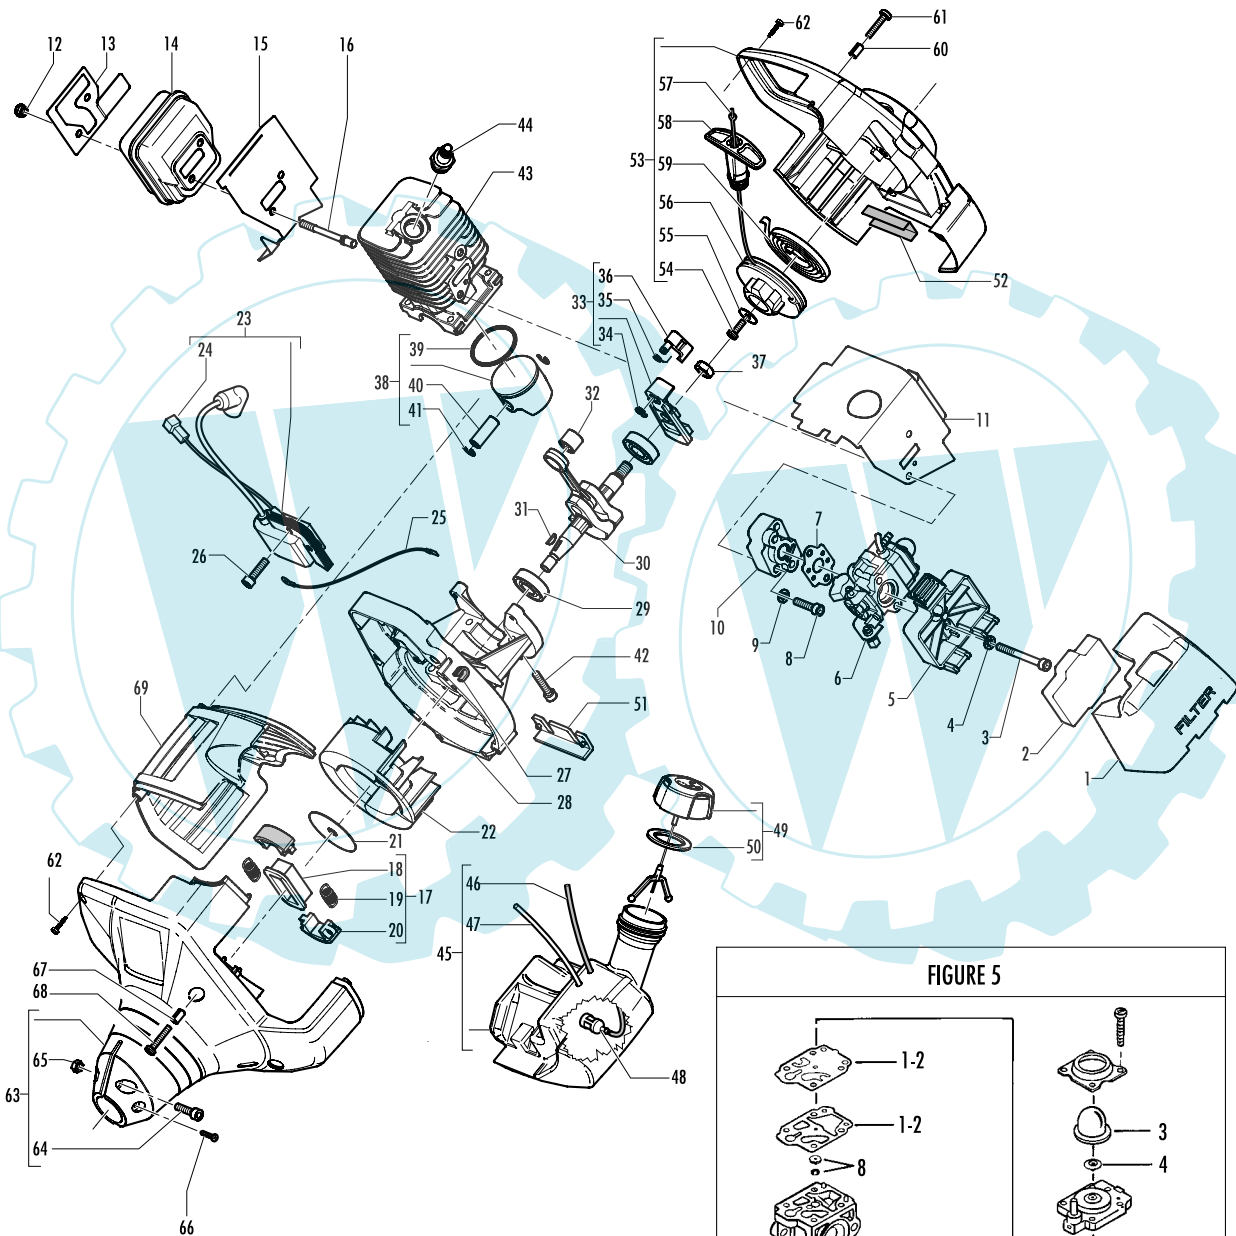

FIGURE 5

brand	MCCULLOCH

date	FEB/04	SHEET 3/4

Model	Prefix
SUPREME 300L	01

Product number
953900507

FIGURE 4