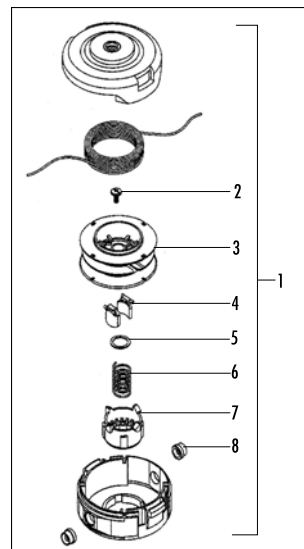

brand	MCCULLOCH

date	FEB/04	SHEET 1/4

Model	Prefix
SUPREME 300L	01

Product number
953900507

FIGURE 2